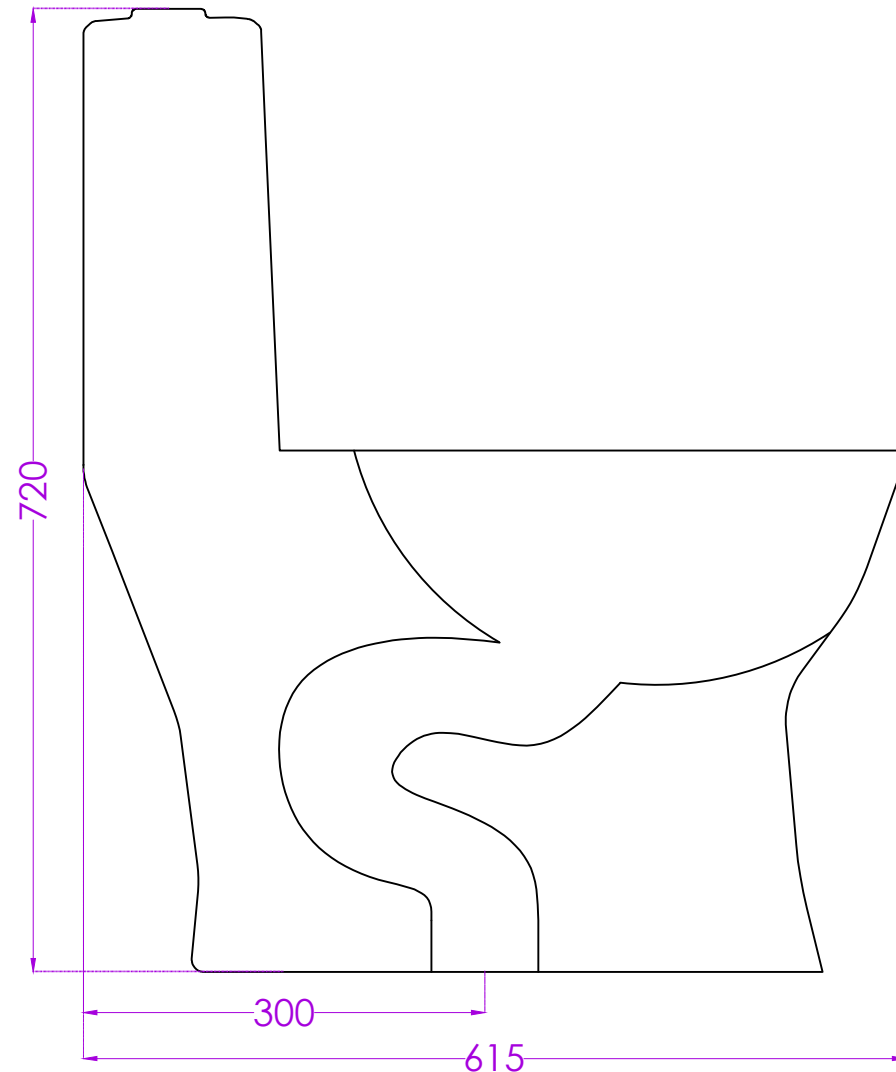

LYRIC E5707PW0104

300MM OMNI SUITE

JOHNSON

PLAN

SIDE