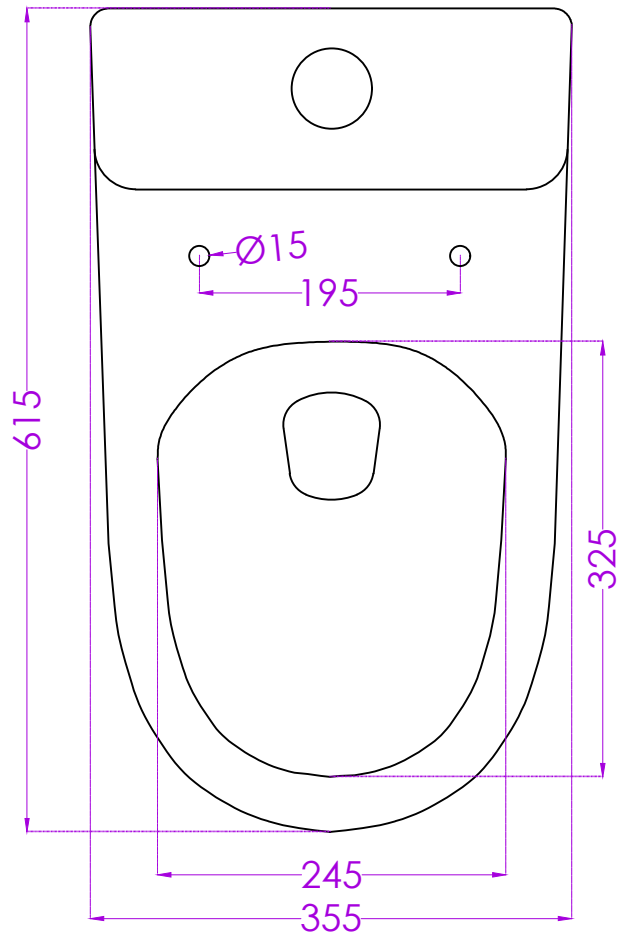

LYRIC E5707PW0104

300MM OMNI SUITE

JOHNSON

PLAN

SIDE